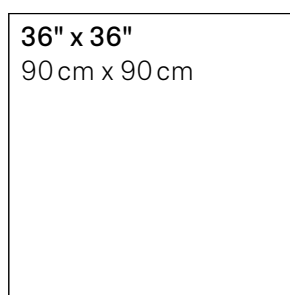

**girandola**  
**12" x 12"**  
30 cm x 30 cm  
thickness 9 mm  
soft finish

**basket weave**  
**12" x 12"**  
30 cm x 30 cm  
thickness 9 mm  
soft finish

### Size to order

**24" x 48"**  
60 cm x 120 cm

**36" x 36"**  
90 cm x 90 cm

**3" x 12"**  
7,5 cm x 30 cm

**4" x 4"**  
10 cm x 10 cm

**12" x 12"**  
30 cm x 30 cm

**12" x 12"**  
30 cm x 30 cm

**12" x 12"**  
30 cm x 30 cm

**12" x 12"**  
30 cm x 30 cm

**12" x 12"**  
30 cm x 30 cm

**12" x 15"**  
30 cm x 38 cm

Colours : oro venezia, quadri caldo bianco nero oro

Colour basket weave oro nero

Ask your Centura representative about our installation warranties.