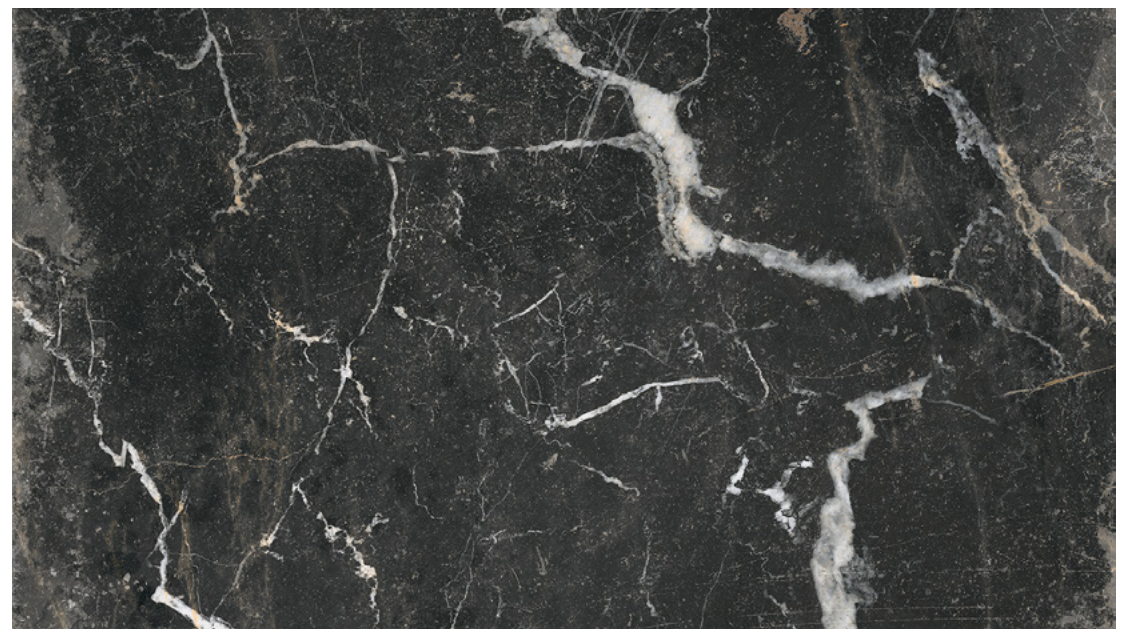

nero trastevere - soft

*The shade may vary according to production runs. Check batches before installation.