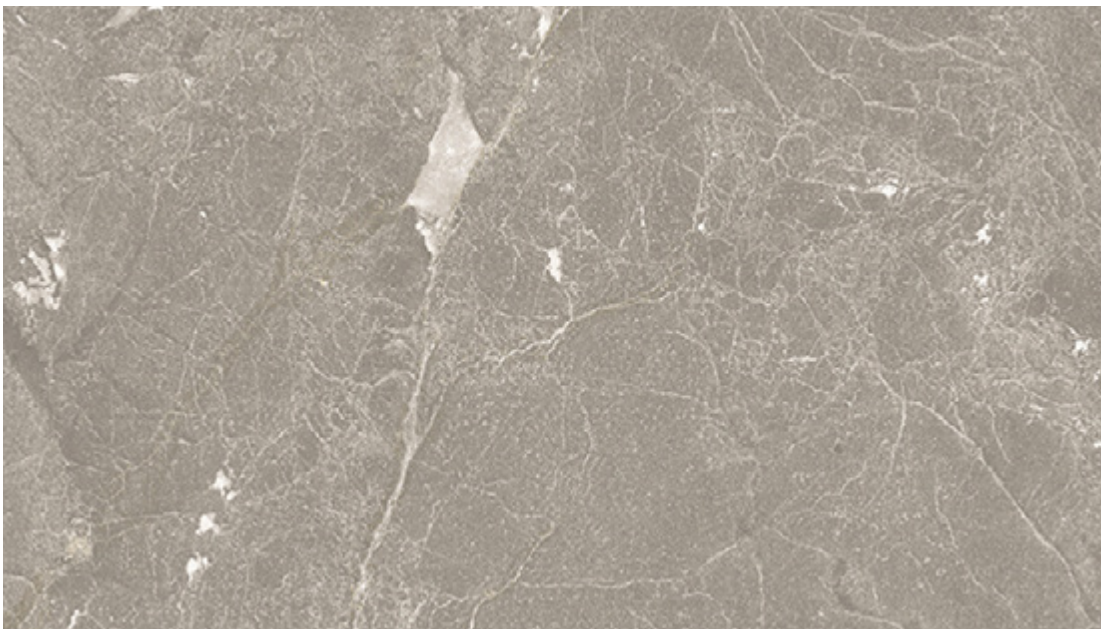

NEEKO

LOOK
STONE

CENTURA
WALL AND FLOOR COVERINGS

centura.ca

grey decor - matte

white - matte

grey - matte

taupe - matte

black - matte

*The shade may vary according to production runs. Check batches before installation.

centura.ca

Rectified Glazed Porcelain

Look and feel : stone
Installation : floor, wall
Usage : residential, commercial
Made in Spain

black decor

Size to order

48" x 48"
120 cm x 120 cm

Colours : grey, grey decor

Colours : taupe, taupe decor