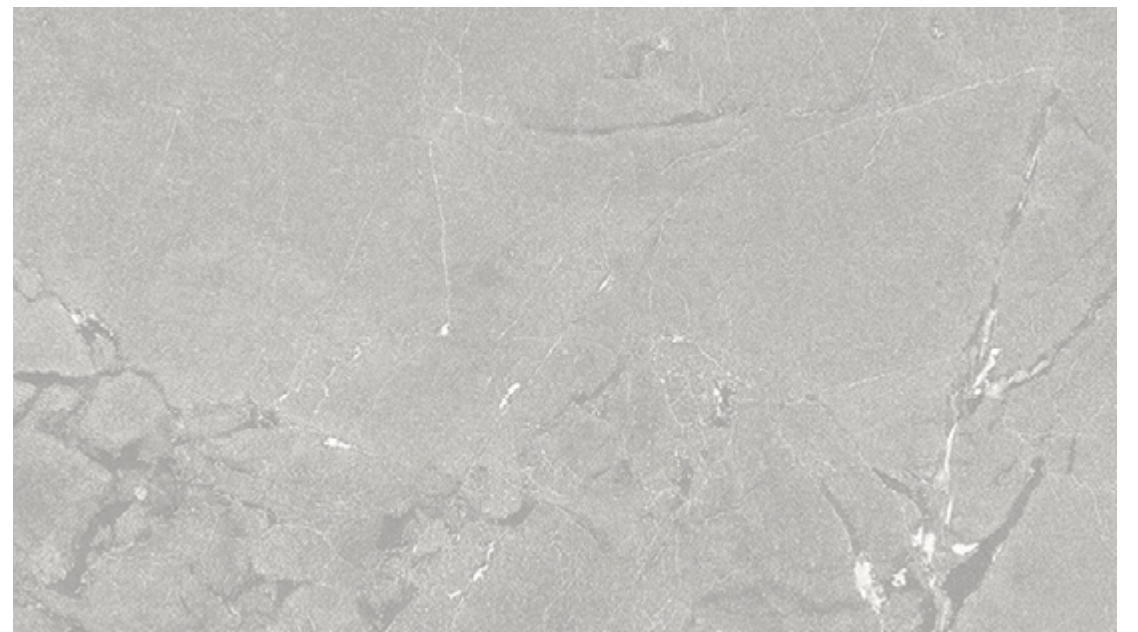

NEEKO

LOOK
STONE

CENTURA
WALL AND FLOOR COVERINGS

centura.ca

grey decor - matte

white - matte

grey - matte

taupe - matte

black - matte

*The shade may vary according to production runs. Check batches before installation.

centura.ca

Rectified Glazed Porcelain

Look and feel : stone
Installation : floor, wall
Usage : residential, commercial
Made in Spain

black decor

Size to order

48" x 48"
120 cm x 120 cm

Colours : grey, grey decor

Colours : taupe, taupe decor