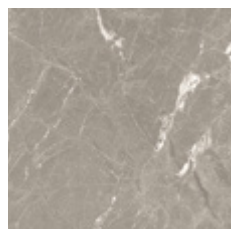

NEEKO

LOOK
STONE

CENTURA
WALL AND FLOOR COVERINGS

centura.ca

grey decor - matte

white - matte

grey - matte

taupe - matte

black - matte

*The shade may vary according to production runs. Check batches before installation.

centura.ca

Rectified Glazed Porcelain

Look and feel : stone
Installation : floor, wall
Usage : residential, commercial
Made in Spain

Test	Standard	Results
Frost resistance	ISO 10545-12	Resistant
Slip resistance	DIN 51130	R9
Shades variation	—	V2 Slight

white

grey

taupe

black

white decor

grey decor

taupe decor